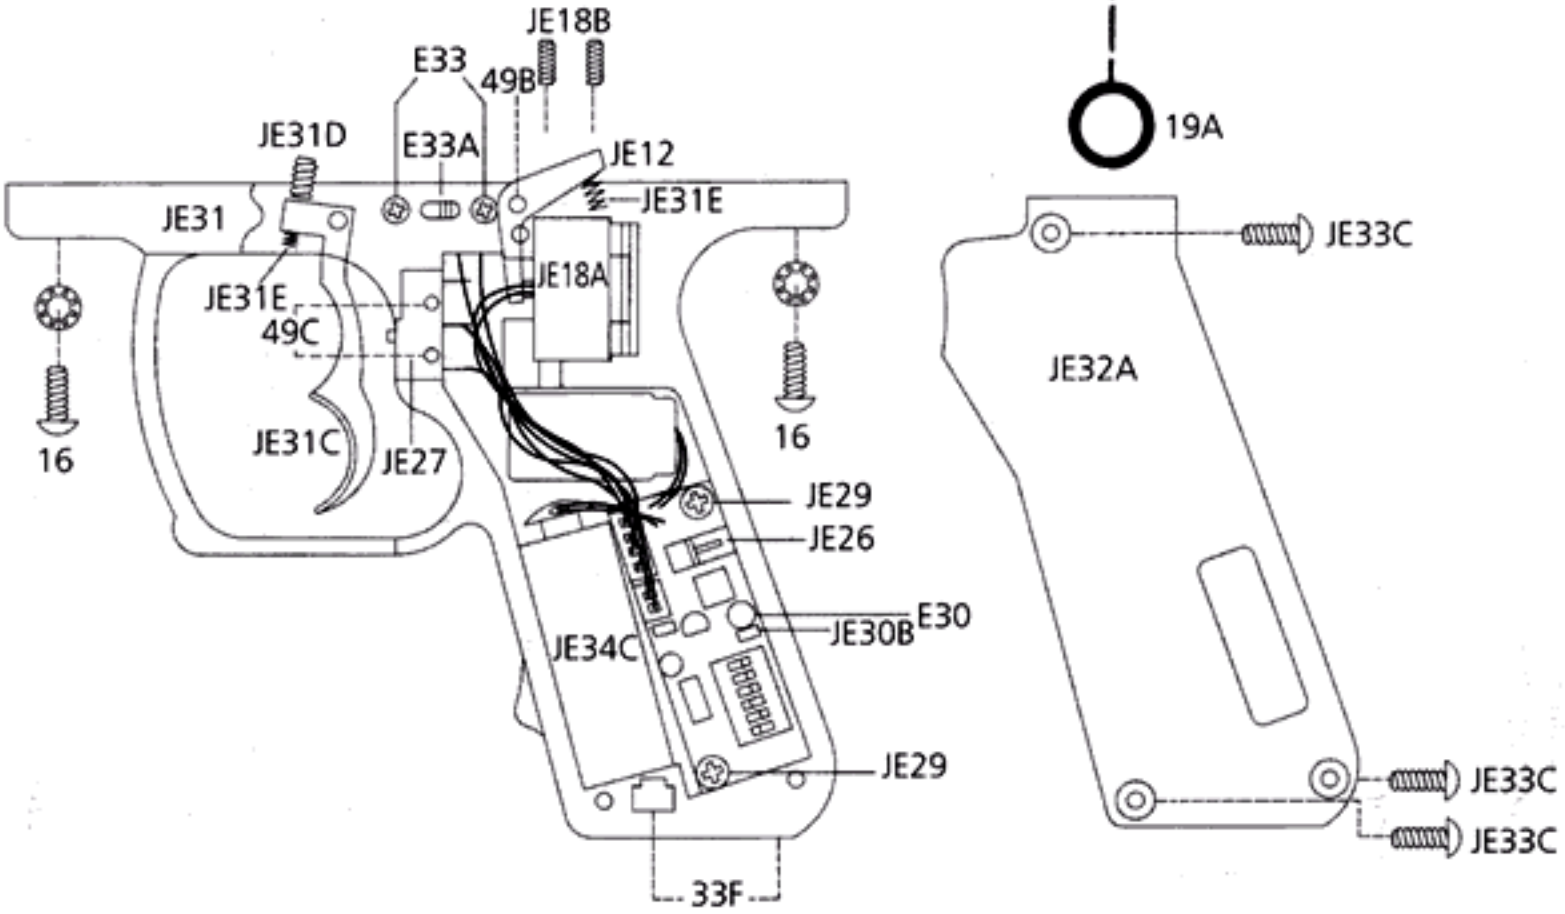

ESP Frame - Classic

NEW ITEM #	NAME OF PARTS
JE31	ESP TRIGGER FRAME
JE31D	TRIGGER ADJUST SCREW
JE31E	TRIGGER SPRING
JE31C	TRIGGER
E33A	ON/OFF SWITCH
E33	ON/OFF SCREW (M2X6)
JE27	TOUCH SWITCH
JE12	SEAL
JE18B	COIL SET SCREW (1/8")
JE31E	SEAR SPRING
JE18A	COIL SET
JE29	CIRCUIT BOARD SCREW

JE26	CHARGE PIN
JE34c	RECHARGEABLE BATTERY
E30	LED LIGHT INDICATOR
JE30B	LOCK SWITCH
JE32A	ESP GRIP COVER
16	TRIGGER FRAME SCREW (M5X12)
JE33C	GRIP COVER SCREW
49B	SECONDARY ROLL PIN
49C	TOUCH SWITCH ROLL PIN (2.4mm)
JE18A	ESP STRIKER BOLT
19A	ESP STRIKER BOLT O-RING
33F	NUT SCREW INSERT