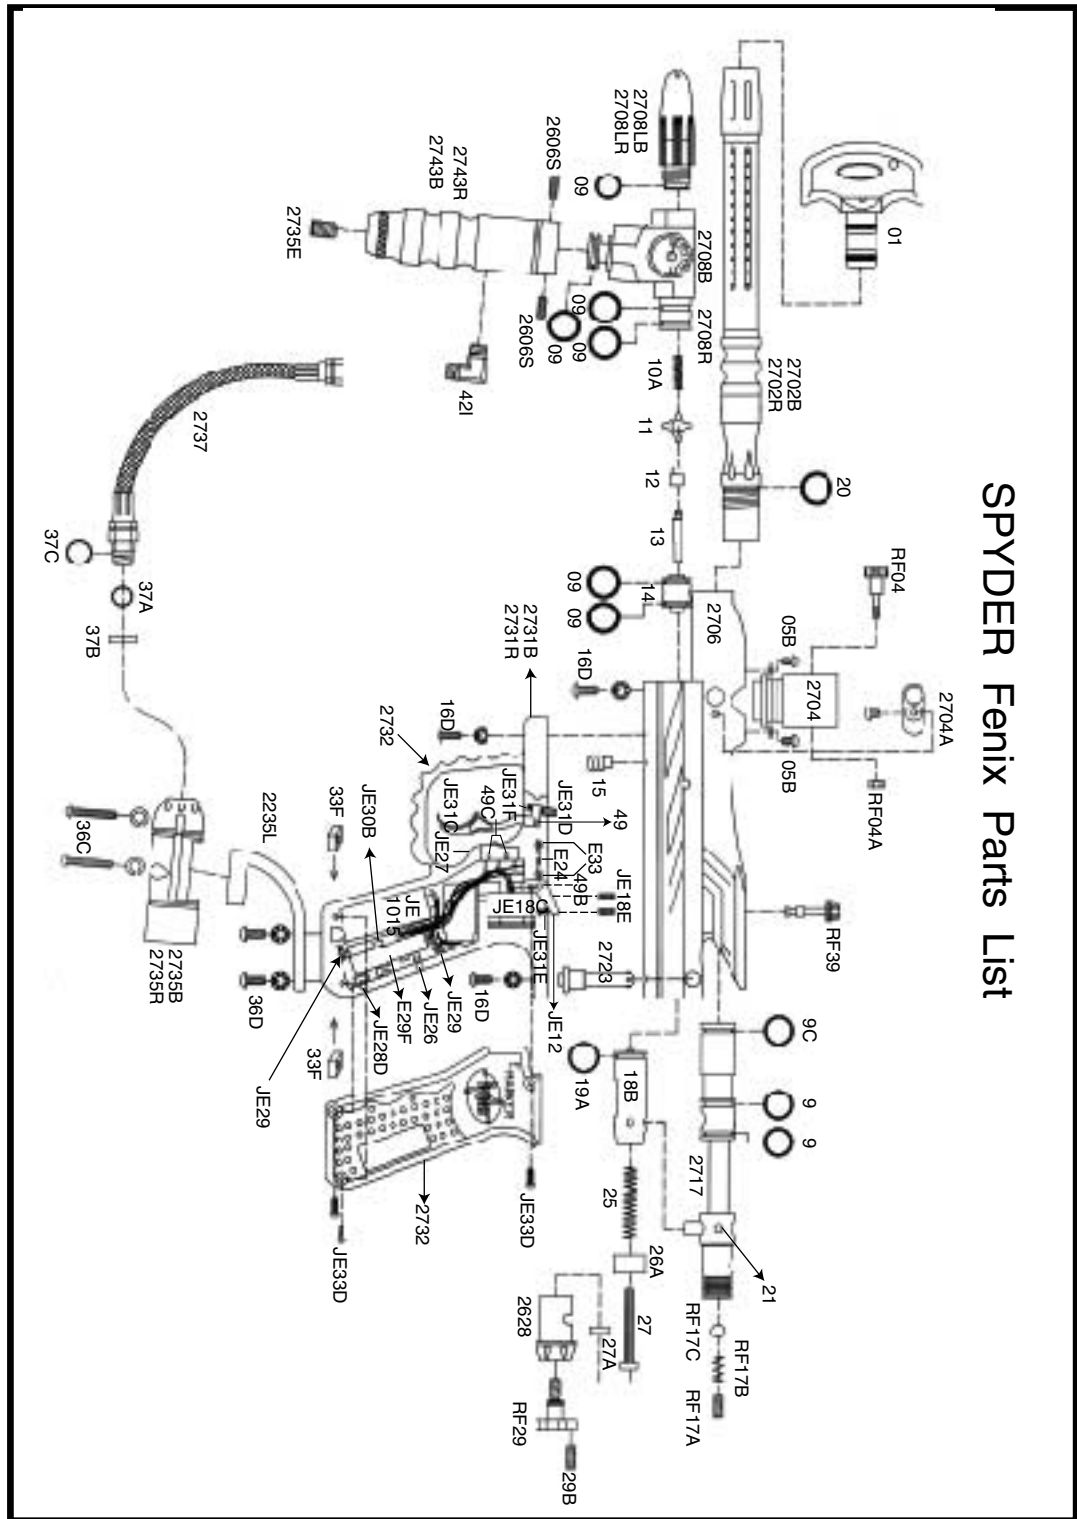

ITEM #	NAME OF PART (S)
2731R	Deluxe Trigger Frame (red)
2732	Fenix Trigger Guard (silver)
2732	Grip Panel (grey)
3732A	Trigger Screw
33F	Compact Nut Screw
2735B	C/A Adapter (blue)
2735R	C/A Adapter (red)
2235L	Drop Forward
2735E	Regulator Adjust Screw
2736D	5/32" x 5/8" Screw (silver)
36C	5/32" X 7/8" Screw (silver)
2737	Fenix Disconnect Hose
37A	Filter O-Ring
37B	Air Filter
37C	Disconnect O-Ring #01 1 (Black)
37D	Plastic Washer
RF39	Striker Knob
2741	Fenix Spare Parts Kit
42I	45 Male to Male Adapter
2743B	Regulator w/ Expansion Chamber (blue)
2743R	Regulator w/ Expansion Chamber (red)
49	Trigger Roll Pin
49B	Secondary Sear Roll Pin
49C	Touch Switch Roll Pin
E24	On/Off Switch with wiring harnesses
E24A	Battery harness
E29F	Fenix Circuit Board
E33	On/Off Screw (M2 x 6 Screw)
JE1015	Java 9.6v Rechargeable Battery
JE12	Trigger Sear
JE18C	Coil Set
JE18E	Coil Set Screw
JE26	Charge Pin
JE27	Touch Switch
JE28D	IPI-Tack Switch
JE29	Circuit Board Screw
JE30B	Tournament Lock Switch
JE31C	Trigger
JE31D	Trigger Adjust Screw
JE31E	Sear Spring
JE31F	Trigger Spring
JE33D	Grip Cover Screw (silver)

SPYDER Fenix Parts List