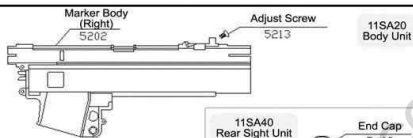

11SA50
Barrel Unit

11SA90
Magazine Section

11SA20
Body Unit

11SA30
Hand Grip Section

11SA60
Rifle Butt Unit

11S Core Section
HP5A11A

RAP5 BODY SECTION

RAP4.COM