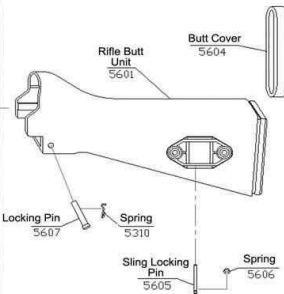

11SA50
Barrel Unit

11SA90
Magazine Section

11SA20
Body Unit

11SA30
Hand Grip Section

11SA60
Rifle Butt Unit

11S Core Section
HP5A11A

RAP5 BODY SECTION

RAP4.COM

**11SA12
Muzzle
Velocity Unit**

11SA Core Components

**11SA16
Launching
Unit - 2**

**11SA11
Core Unit**

RAP4.COM

**11SA19
Single Shot
Section**