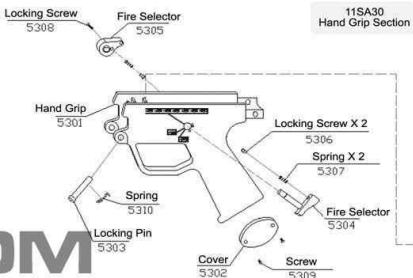

11SA50
Barrel Unit

11SA90
Magazine Section

11SA20
Body Unit

11SA30
Hand Grip Section

11SA60
Rifle Butt Unit

11S Core Section
HP5A11A

RAP5 BODY SECTION

RAP4.COM

**11SA12
Muzzle
Velocity Unit**

11SA Core Components

**11SA16
Launching
Unit - 2**

**11SA11
Core Unit**

RAP4.COM

**11SA19
Single Shot
Section**