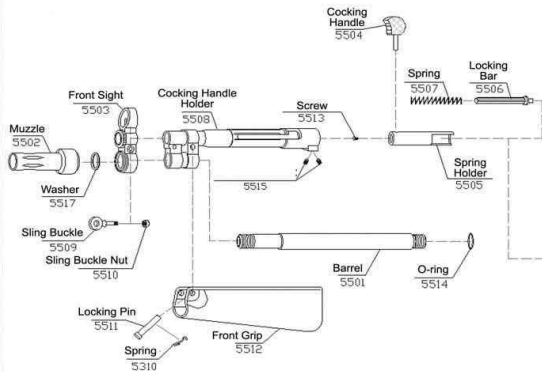

11SA50
Barrel Unit

11SA90
Magazine Section

11SA20
Body Unit

11SA30
Hand Grip Section

11SA60
Rifle Butt Unit

11S Core Section
HP5A11A

RAP5 BODY SECTION

RAP4.COM

**11SA12
Muzzle
Velocity Unit**

11SA Core Components

**11SA16
Launching
Unit - 2**

**11SA11
Core Unit**

RAP4.COM

**11SA19
Single Shot
Section**