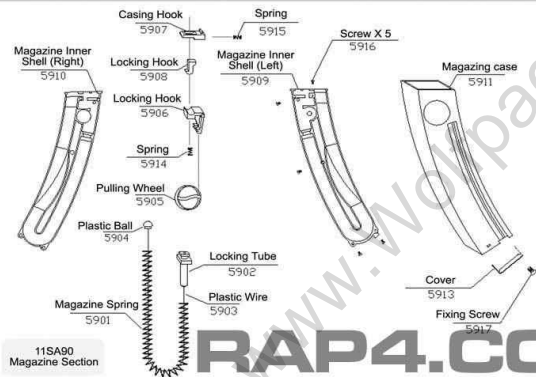

11SA50
Barrel Unit

11SA90
Magazine Section

11SA20
Body Unit

11SA30
Hand Grip Section

11SA60
Rifle Butt Unit

11S Core Section
HP5A11A

RAP5 BODY SECTION

RAP4.COM

**11SA12
Muzzle
Velocity Unit**

11SA Core Components

**11SA16
Launching
Unit - 2**

**11SA11
Core Unit**

RAP4.COM

**11SA19
Single Shot
Section**