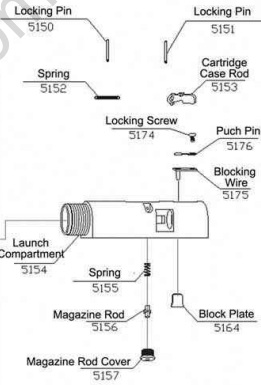

11SA50
Barrel Unit

11SA90
Magazine Section

11SA20
Body Unit

11SA30
Hand Grip Section

11SA60
Rifle Butt Unit

11S Core Section
HP5A11A

RAP5 BODY SECTION

RAP4.COM

**11SA12
Muzzle
Velocity Unit**

11SA Core Components

**11SA16
Launching
Unit - 2**

**11SA11
Core Unit**

RAP4.COM

**11SA19
Single Shot
Section**