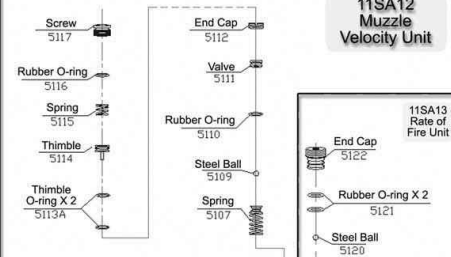

11SA50
Barrel Unit

11SA90
Magazine Section

11SA20
Body Unit

11SA30
Hand Grip Section

11SA60
Rifle Butt Unit

11S Core Section
HP5A11A

RAP5 BODY SECTION

RAP4.COM

**11SA12
Muzzle
Velocity Unit**

11SA Core Components

**11SA16
Launching
Unit - 2**

**11SA11
Core Unit**

RAP4.COM

**11SA19
Single Shot
Section**