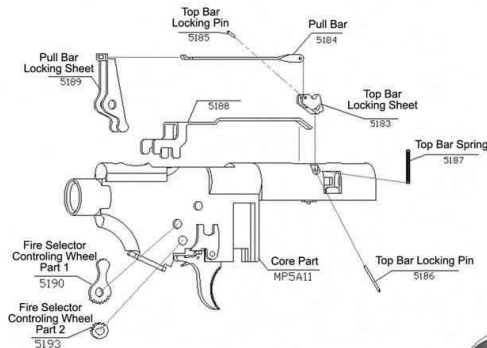

11SA50
Barrel Unit

11SA90
Magazine Section

11SA20
Body Unit

11SA30
Hand Grip Section

11SA60
Rifle Butt Unit

11S Core Section
HP5A11A

RAP5 BODY SECTION

RAP4.COM

**11SA12
Muzzle
Velocity Unit**

11SA Core Components

**11SA16
Launching
Unit - 2**

**11SA11
Core Unit**

RAP4.COM

**11SA19
Single Shot
Section**